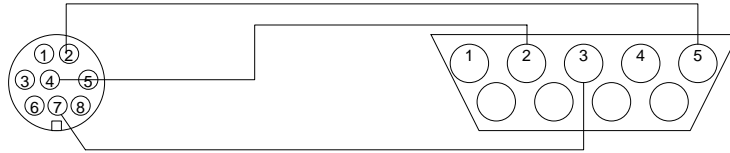

Icom D-Star Digital Radios Cable Diagrams

Serial Cables for
ID-800

Male 8 pin
Mini DIN

db9 Male
To GPS

db9 Female
To Computer

Serial Cables for
IC-91A/D, IC-2820H,
IC-2200H, V82, U82

2.5 mm
Stereo
Phone Plug