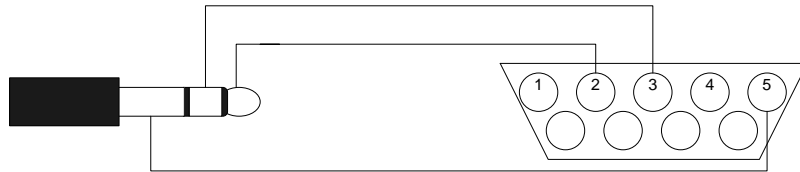

Icom D-Star Digital Radios Cable Diagrams

Serial Cables for
ID-800

Male 8 pin
Mini DIN

db9 Male
To GPS

db9 Female
To Computer

Serial Cables for
IC-91A/D, IC-2820H,
IC-2200H, V82, U82

2.5 mm
Stereo
Phone Plug