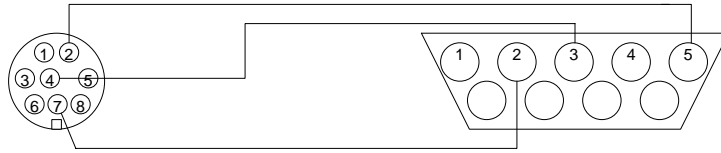

Icom D-Star Digital Radios Cable Diagrams

Serial Cables for
ID-800

Male 8 pin
Mini DIN

db9 Male
To GPS

db9 Female
To Computer

Serial Cables for
IC-91A/D, IC-2820H,
IC-2200H, V82, U82

2.5 mm
Stereo
Phone Plug